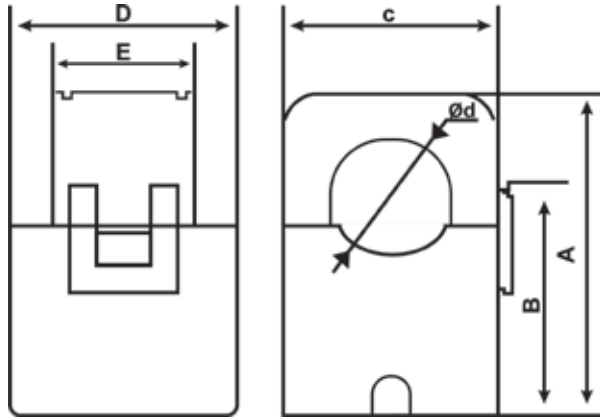

- Save time for instant measurements
- Low consumption with magnetic core
- Delicate, exquisite and weightless, conveniently to install
- Ideal for projects where the meter needs to be portable between panels
- Safe and handy design
- Prevention of malfunction (by means of the internal structure) where the ends of the secondary wires are left open in conventional current transformers
- Solution without cutting power: Measuring without the need of disconnecting primary busbar

Application Area

- Easy mounting to busbar or cable in areas where it is not possible to interrupt the energy
- Narrow and small panel applications thanks to weightless and compact design
- Mobile measurements

Dimensions

Model Size	A (mm)	B (mm)	C (mm)	D (mm)	E (mm)	Ø d (mm)
ENS.CCT 10	40.5	28.6	22	26	14.5	10
ENS.CCT 16	44	31	29	31	19	16
ENS.CCT 24	75	50	45	35	19.5	24
ENS.CCT 36	91.6	62	57.4	40.9	22.8	36

Basım Tarihi: Kasım 2017